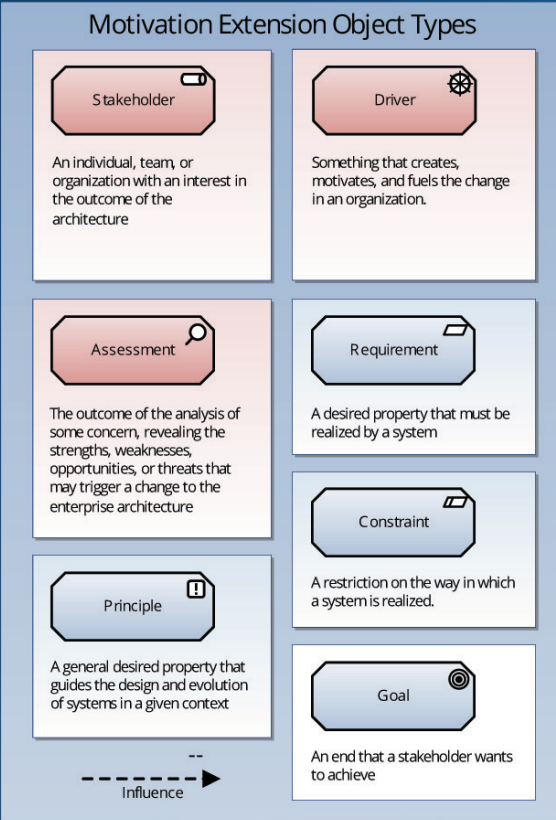

An Introduction to the ArchiMate® Notation

Extensions

There are two extensions for ArchiMate – The Motivations Extension and Delivery (Implementation & Migration) Extension.

Implementation and Migration Viewpoints

Cross-Layer Dependencies

Motivation Viewpoints