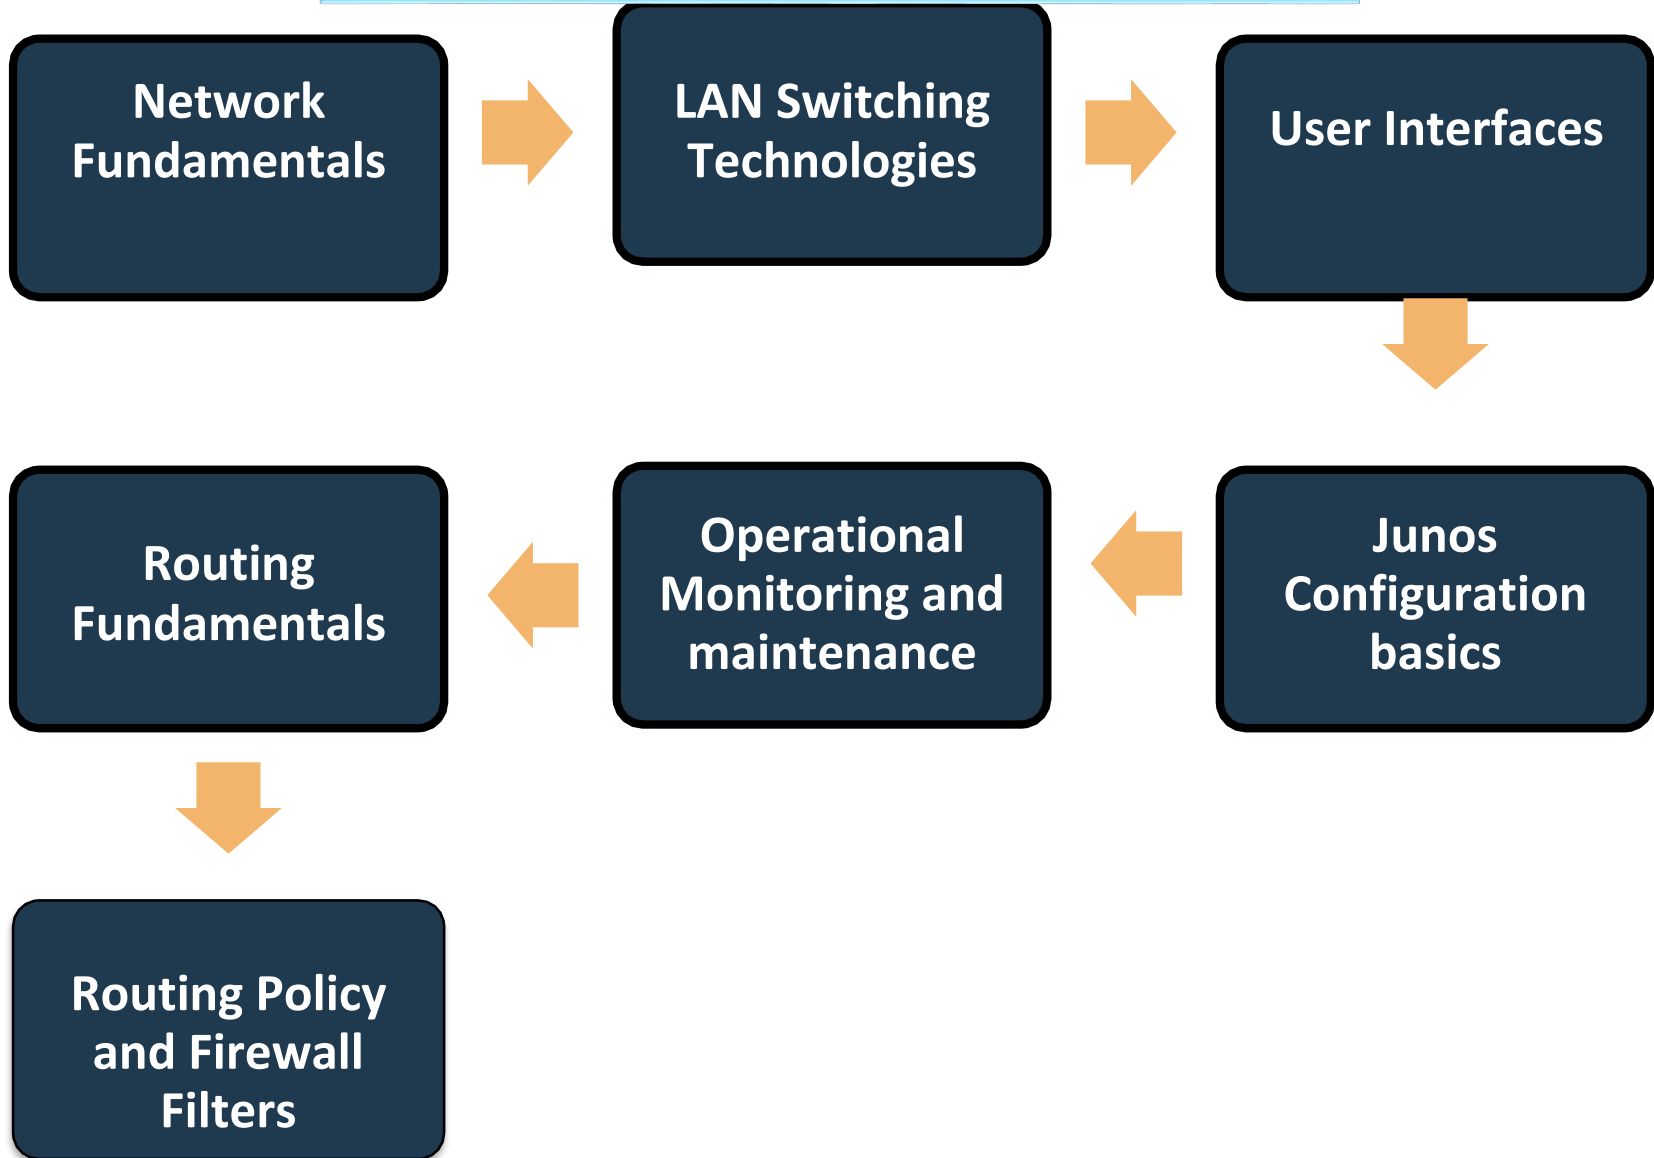

Course Outline

4P Advisory Services